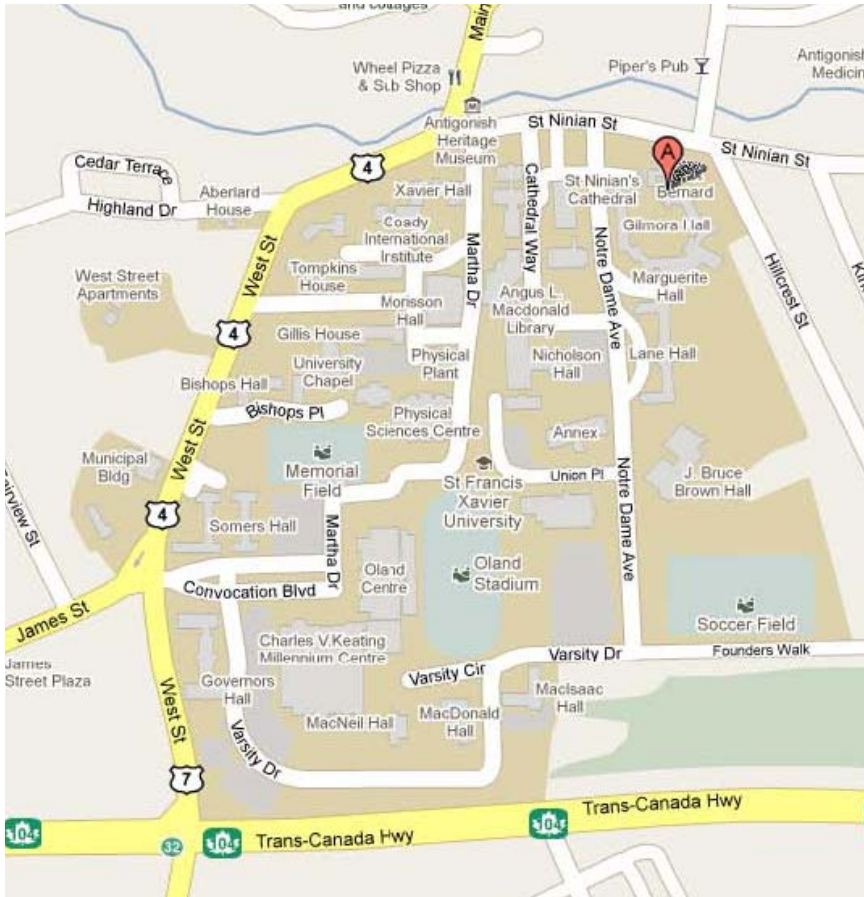

1113 Marginal Road - Halifax - Nova Scotia - B3H 4P7
 tel 902 423-4688 - fax 902 422-0881 - 1-888-NSCF-WOW - email office@nscf.ns.ca

REHEARSAL SCHEDULE

Friday Evening June 10 & Saturday June 11, 2010

Immaculata Hall, St. FX University, Antigonish

Driving Directions from Highway 104:

Take **Exit 32** onto West St.

Drive all the way around the campus, onto St. Ninian St.

Immaculata Hall actually faces St. Ninian St., but turn onto Notre Dame Ave – there is a parking lot immediately on your left for the hall.